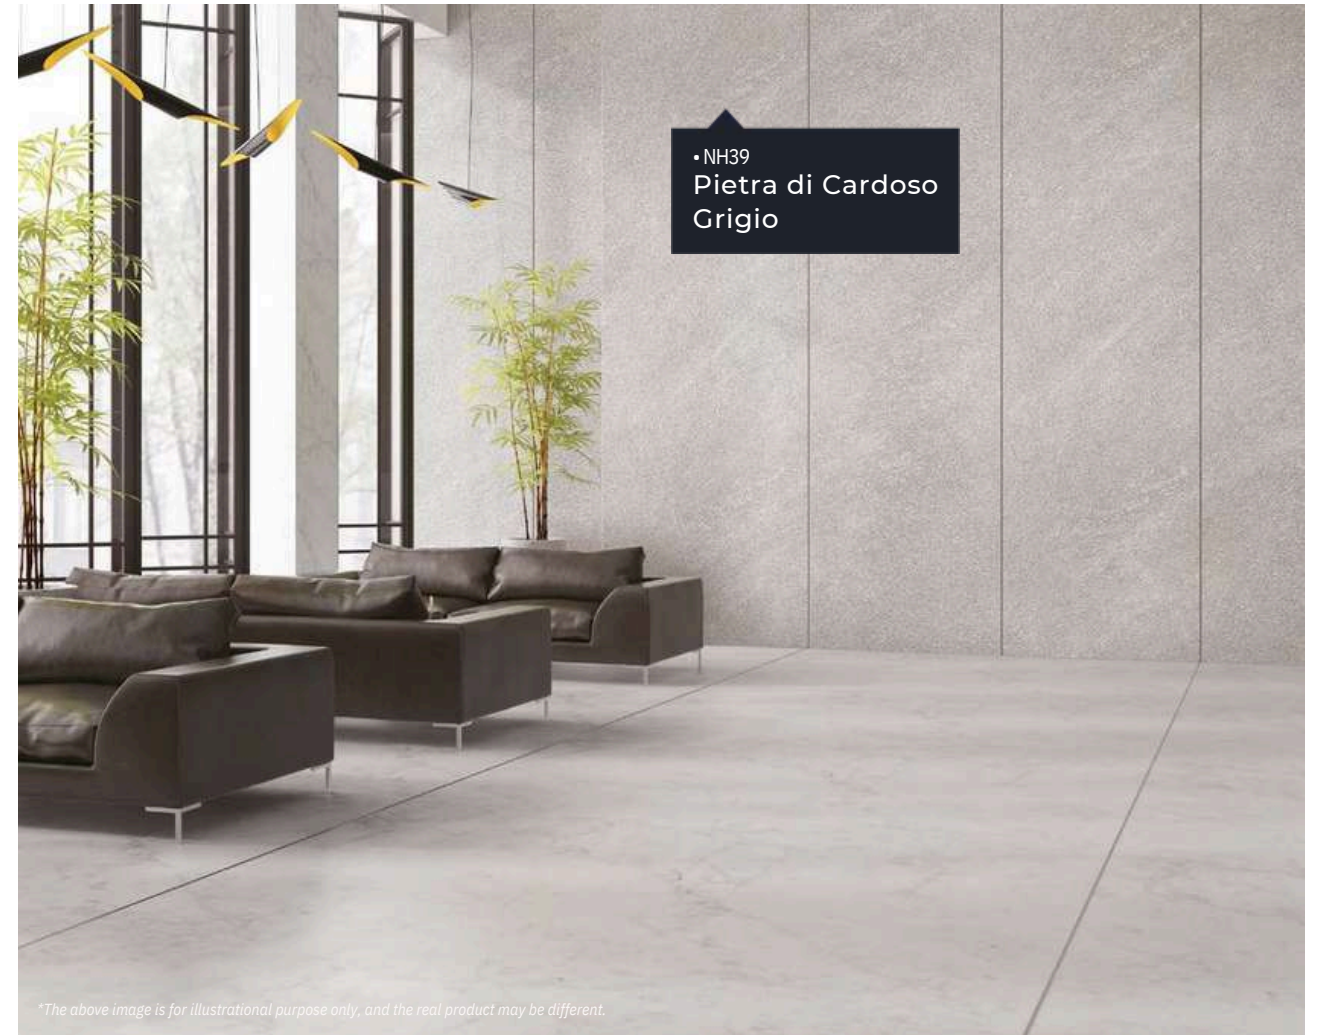

NH39
Pietra di Cardoso
Grigio

*The above image is for illustrational purpose only, and the real product may be different.