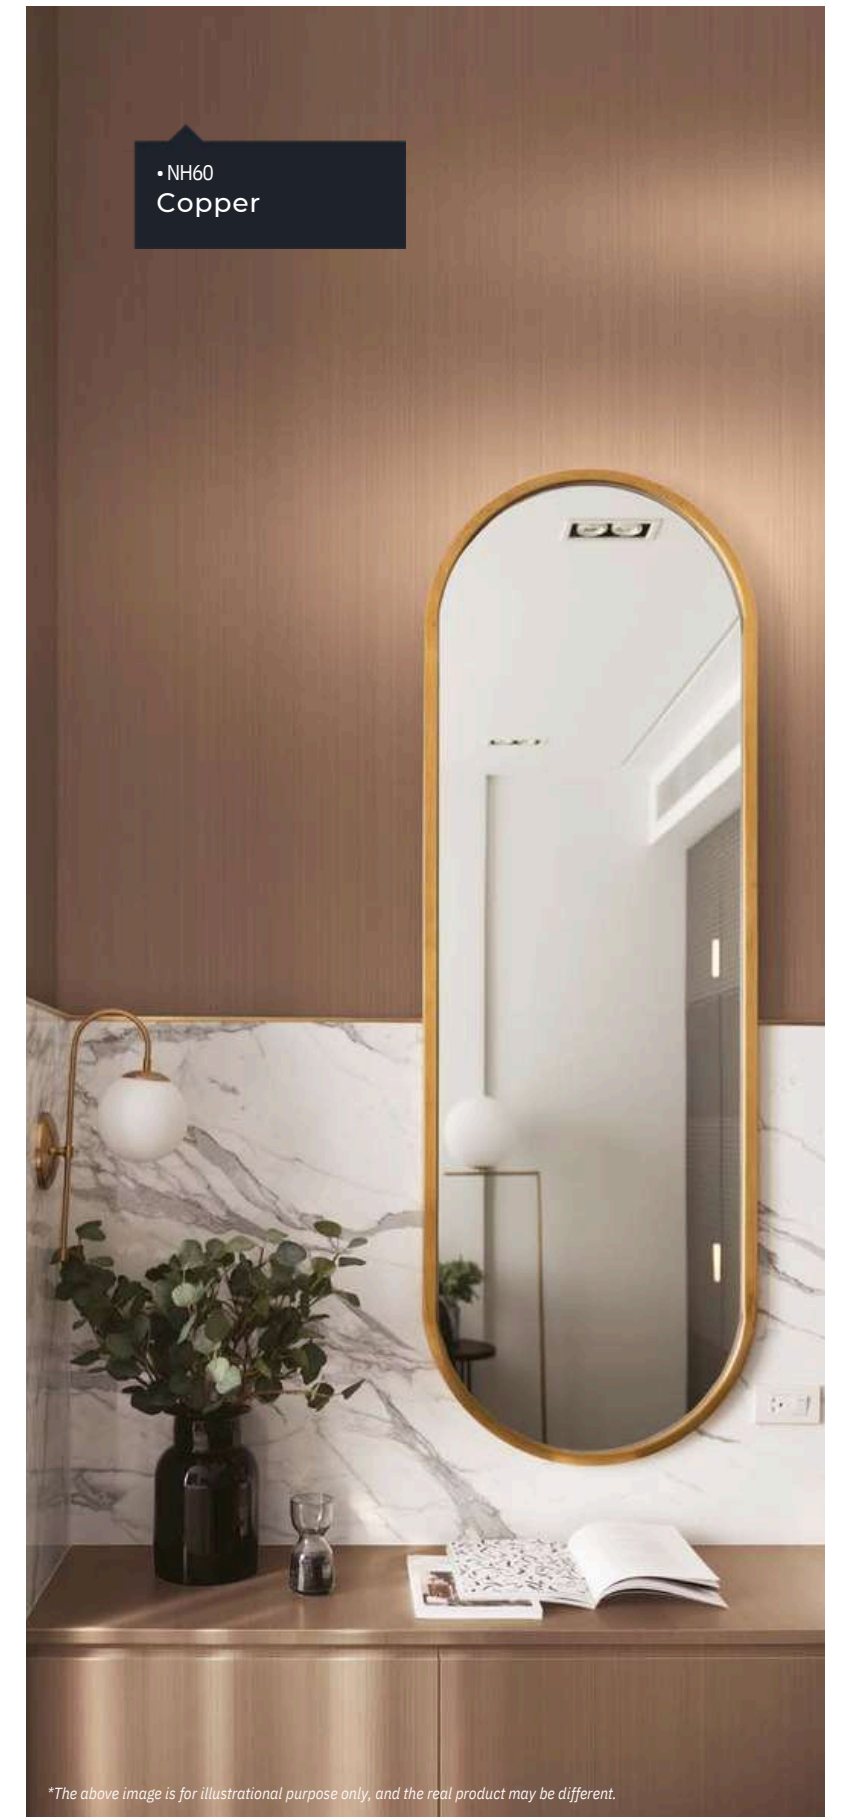

ND02  **Stripes gold**

NE48  **Dark copper**

NH63  **Striped silver**

Q3  **Hard gold**

Q2  **Hard silver**

NE51  **Champagne silver**

NH61  **Silvered glow**

ND03  **Stripes light silver**

ND04  **Stripes medium silver**

ND05  **Stripes dark silver**

NH20  **Roseate**

Q50  **Hard graphite**

ND01  **Silver blue**

NE49  **Dark silver**

NH60  **Copper**

**The above image is for illustrational purpose only, and the real product may be different.*