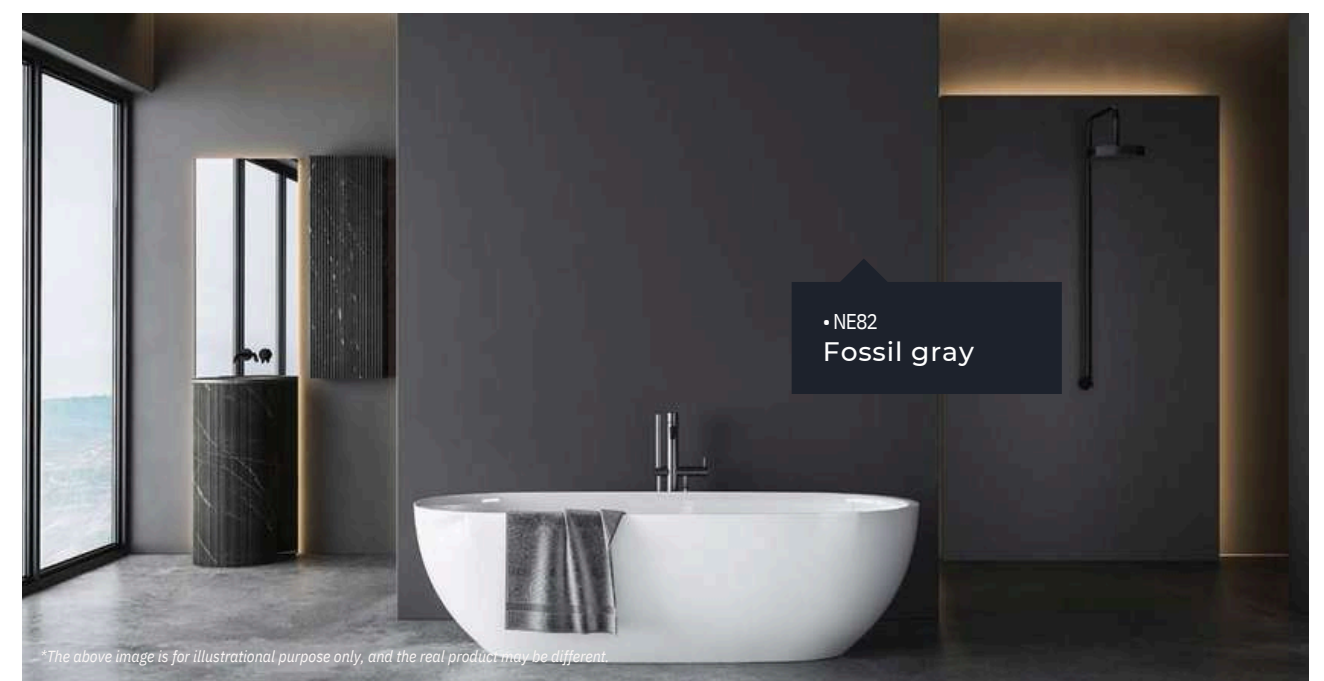

COLOR Silk

WOOD

STONE

CONCRETE

STEEL

TEXTILE

GLITTER

• NE81
Charcoal black