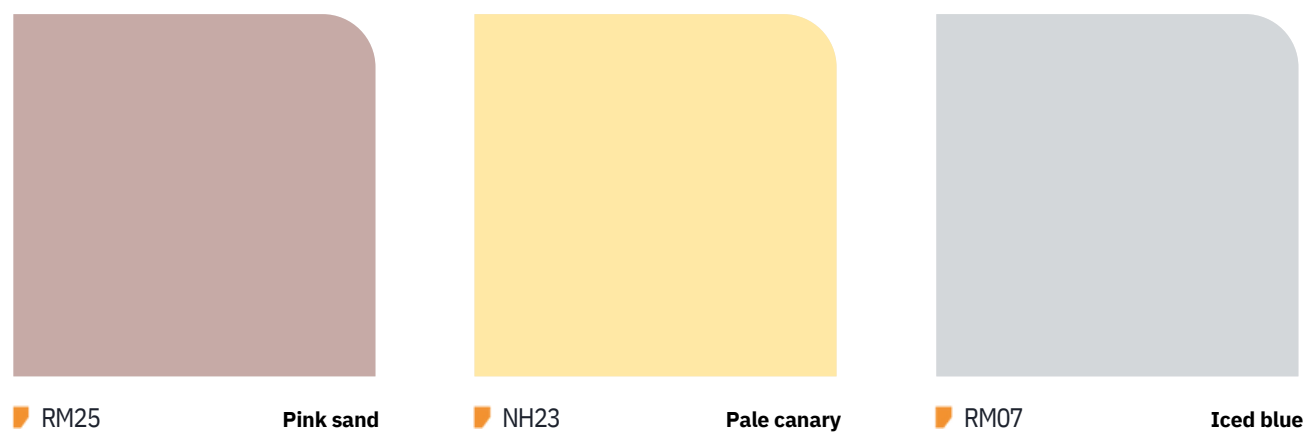

LINKEDIN

M8 · NH21

01 Color

Essential Moodboard

Essential

Essential

NF01 Himalaya salt	NF03 Blush rose	NF02 Antique rose	NE53 Peach	NF07 Pink flamingo
RM16 Honey mustard	M8 Bright yellow	M0 Sunflower	L3 Tangerine	L2 Chilli red
RM15 Lilac blue	M4 Pale blue	M6 Steel blue	M50 Mauve taupe	NF04 Bordeaux
O6 Azure blue	O4 Turquoise blue	RM09 Ocean blue	O8 Indigo blue	RM23 Royal blue
RM30 Pastel olive green	RM19 Olive green	RM21 Army green	RM20 Sage green	NE83 Jade green
NE54 Clean mint	NF06 Blues	NF05 Green lawn	M5 Froggy	RM08 Limoncello