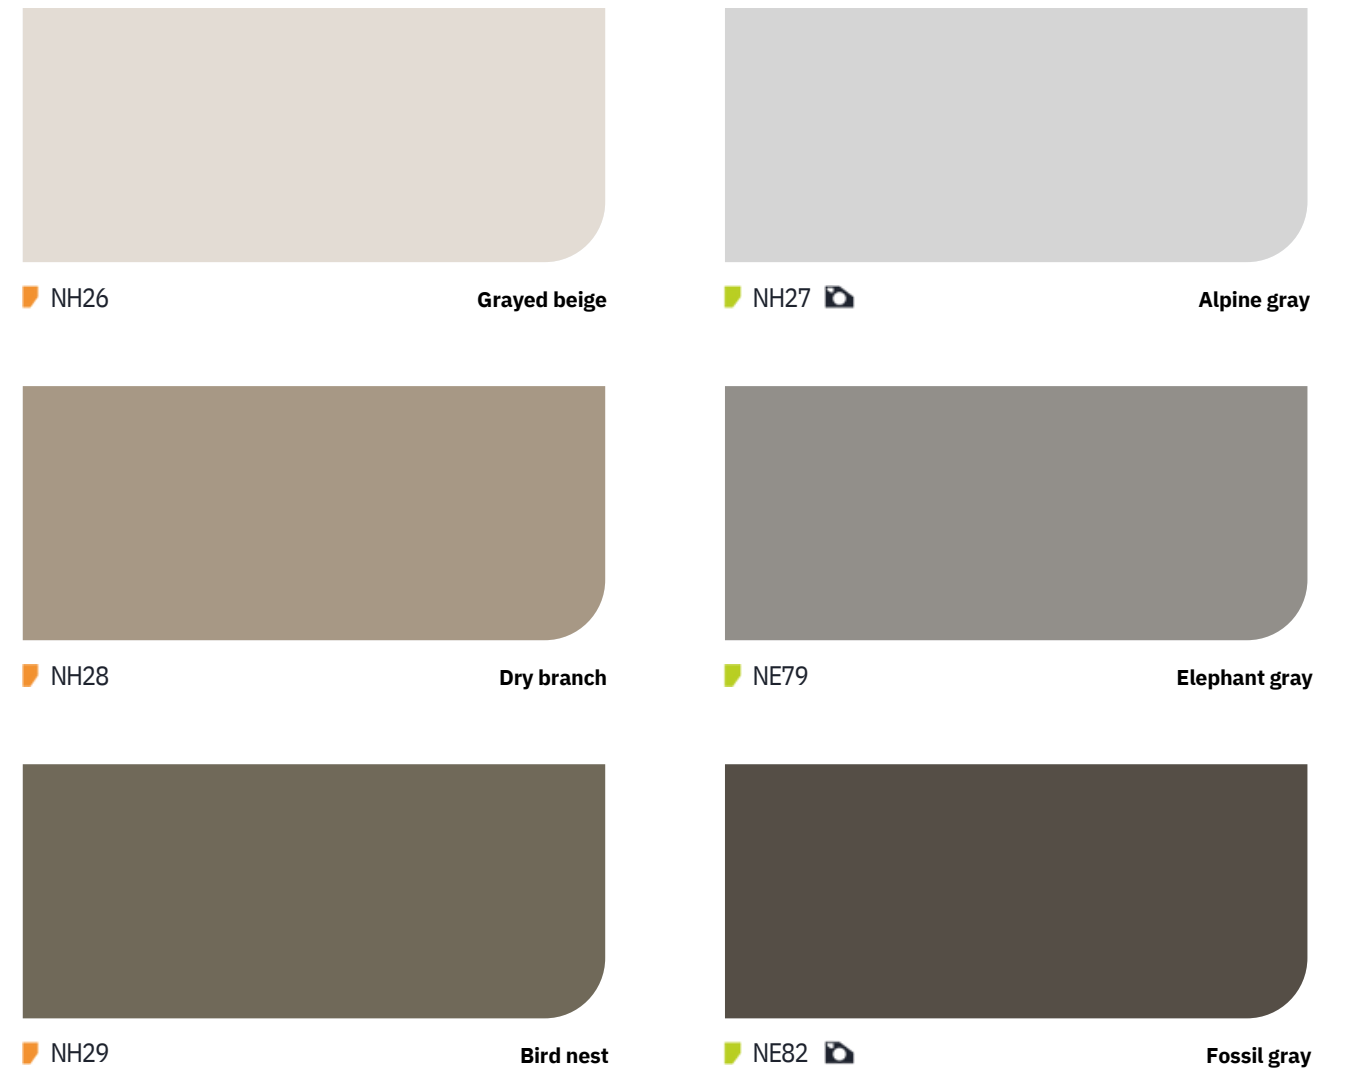

Forest green

Silk

Our Silk film Series is a premium product featuring a special surface with textured finish that has outstanding scratch resistance performances. The gentle visual effects and luxurious touch further upgrades the class of the space.

COLOR Silk

WOOD

STONE

CONCRETE

STEEL

TEXTILE

GLITTER

• NE81
Charcoal black

■ NF13 Deep green

■ NE80 Graphite

■ NF14 Deep blue

■ NE81 Charcoal black

■ NH93 Off white stripes

■ NH92 Light gray stripes

■ NH91 Dark gray stripes

• NH93
Off white stripes