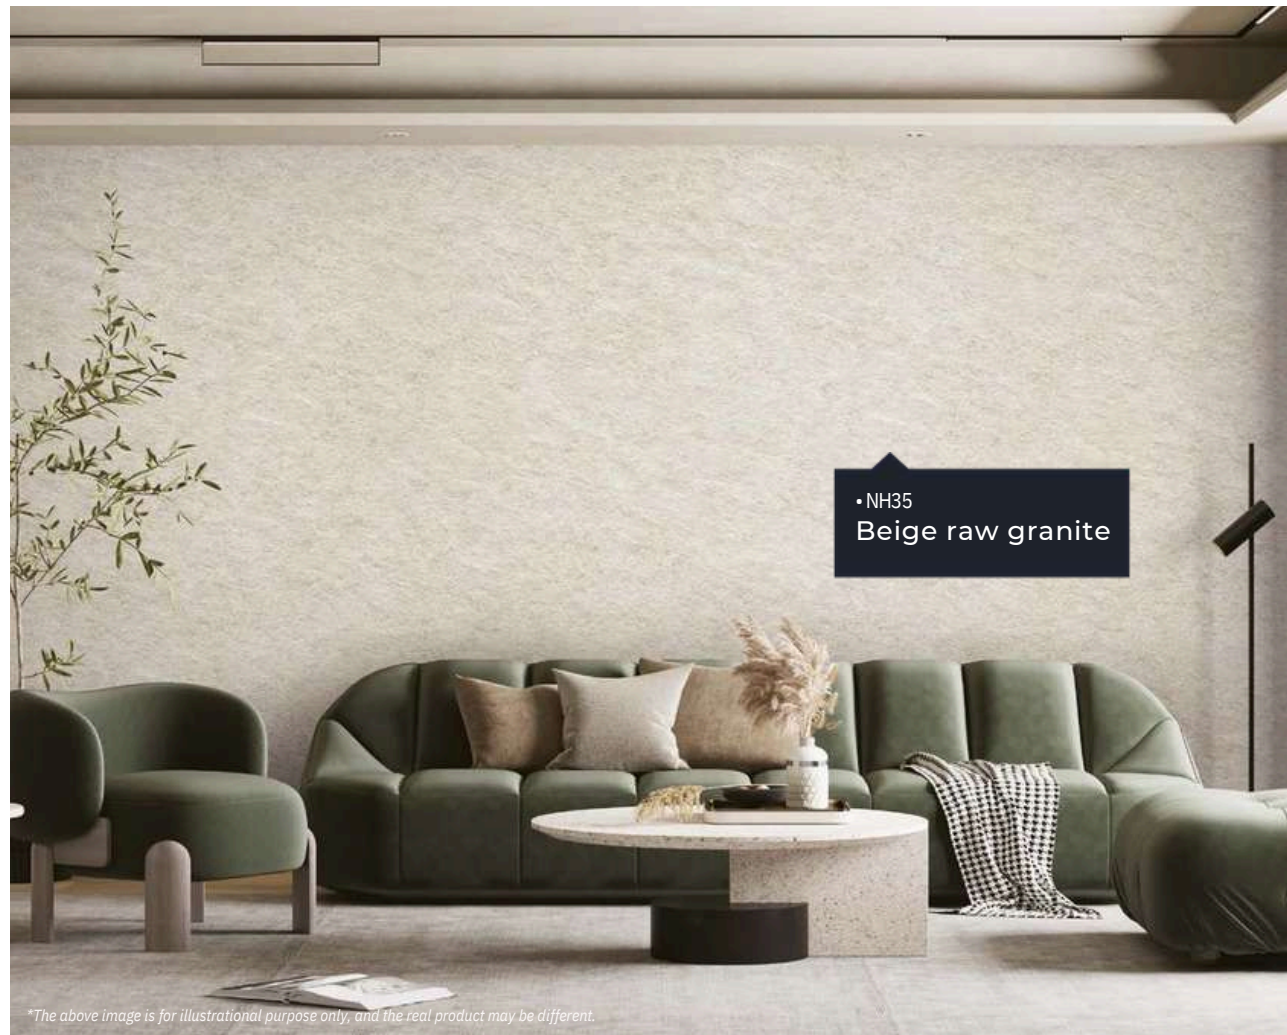

NH35
Beige raw granite

*The above image is for illustrational purpose only, and the real product may be different.