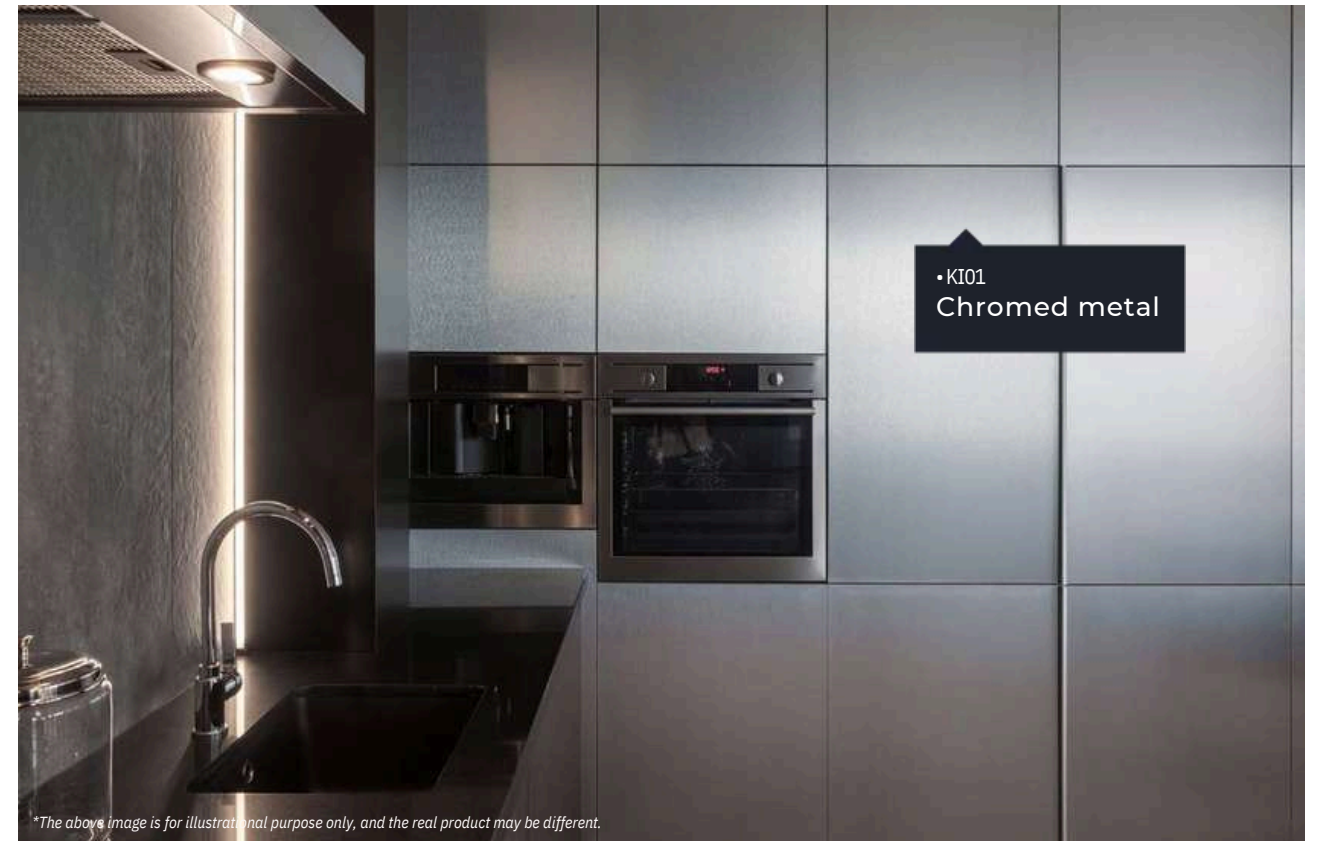

WOOD

STONE

CONCRETE

STEEL
Brushed

TEXTILE

GLITTER

Brushed | Prestige Line

KI01  