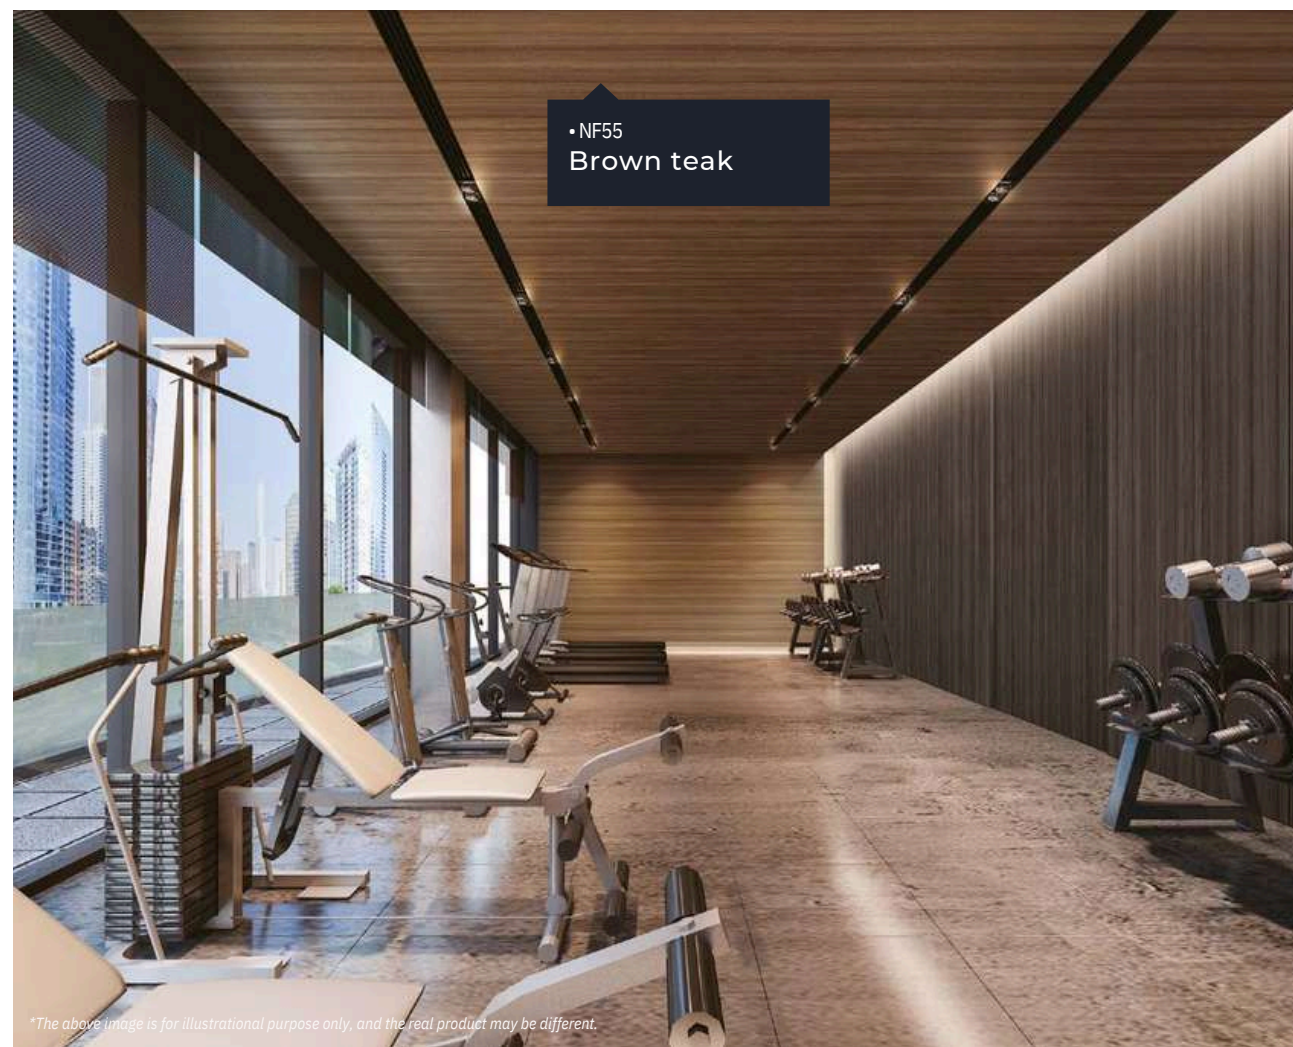

Dark

F5 Structured oak

NF50 Castagno eiche

CT25 Aged birch

NF55  Brown teak

**The above image is for illustrational purpose only, and the real product may be different.*

CT26 Bordeaux birch

A1 Brown wenge