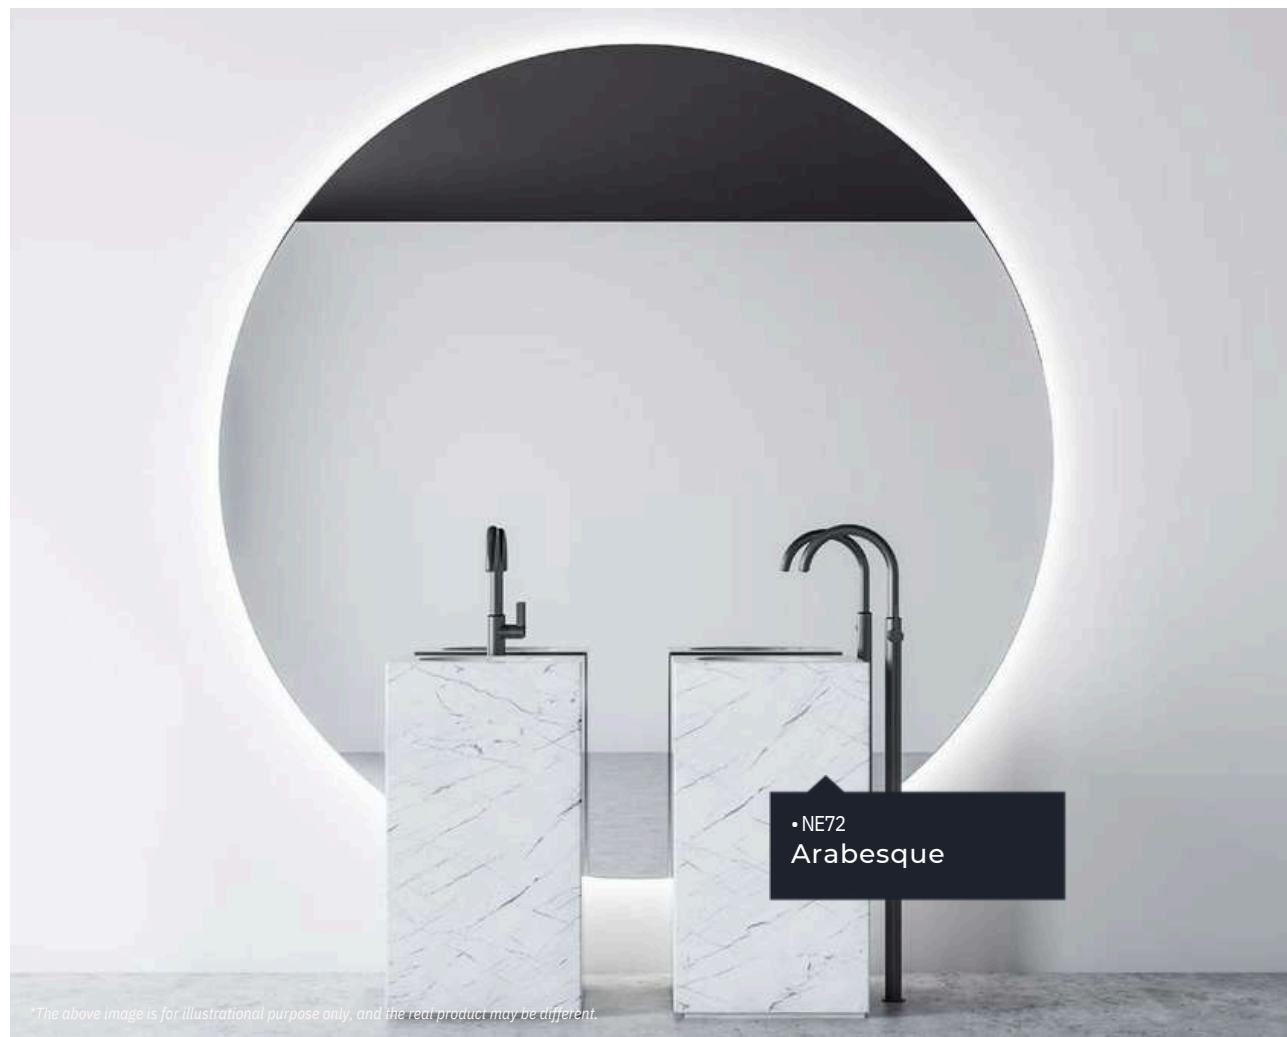

Arabesque

■ U50

Nero marquina

■ Available

■ Limited Quantity

 Picture

Marble

■ MK14