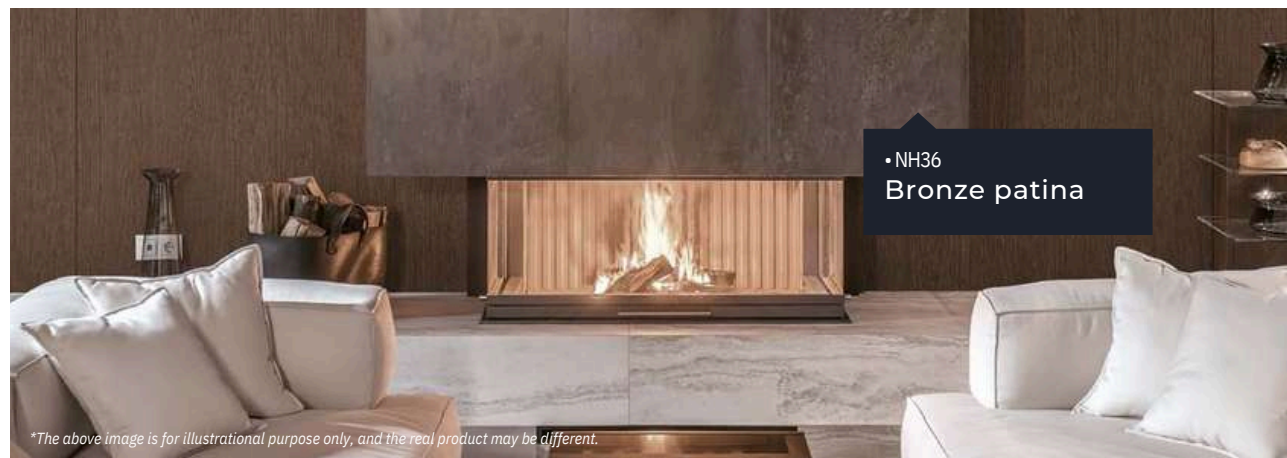

NH36
Bronze patina

*The above image is for illustrational purpose only, and the real product may be different.